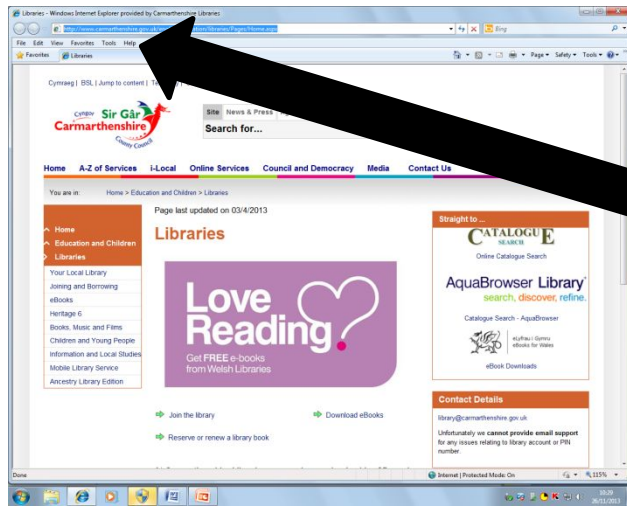

How to access the website

(1) Double click the left hand mouse button to start Internet Explorer

(2) Type in the Address Bar

www.learndirect.com

Then press the **ENTER** key

(3) With the left hand mouse button click on **Sign In**