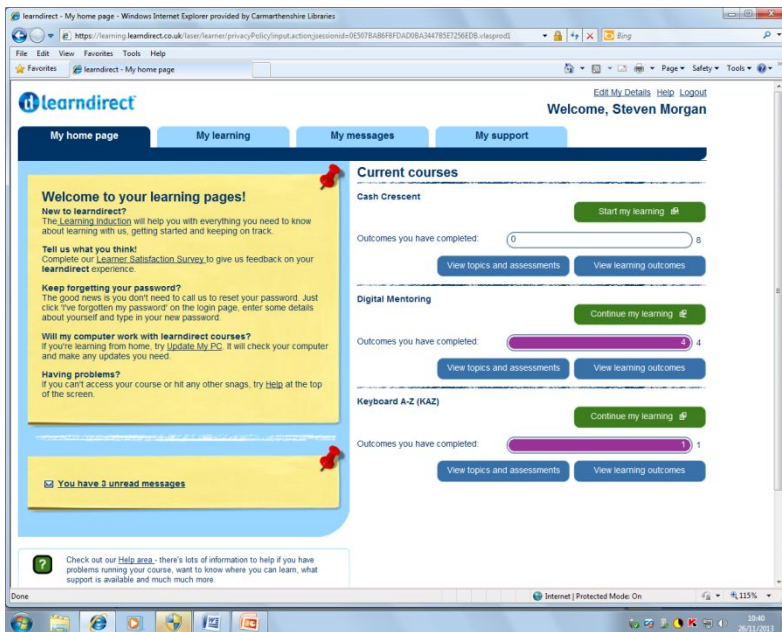

(5) You are now in your learndirect Home Page.