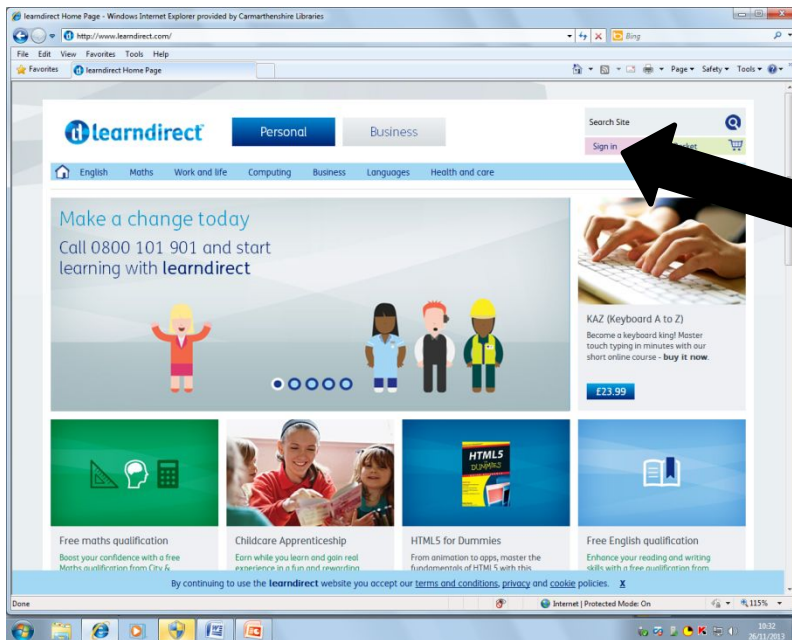

How to access the website

(1) Double click the left hand mouse button to start Internet Explorer

(2) Type in the Address Bar

www.learndirect.com

Then press the **ENTER** key

(3) With the left hand mouse button click on **Sign In**