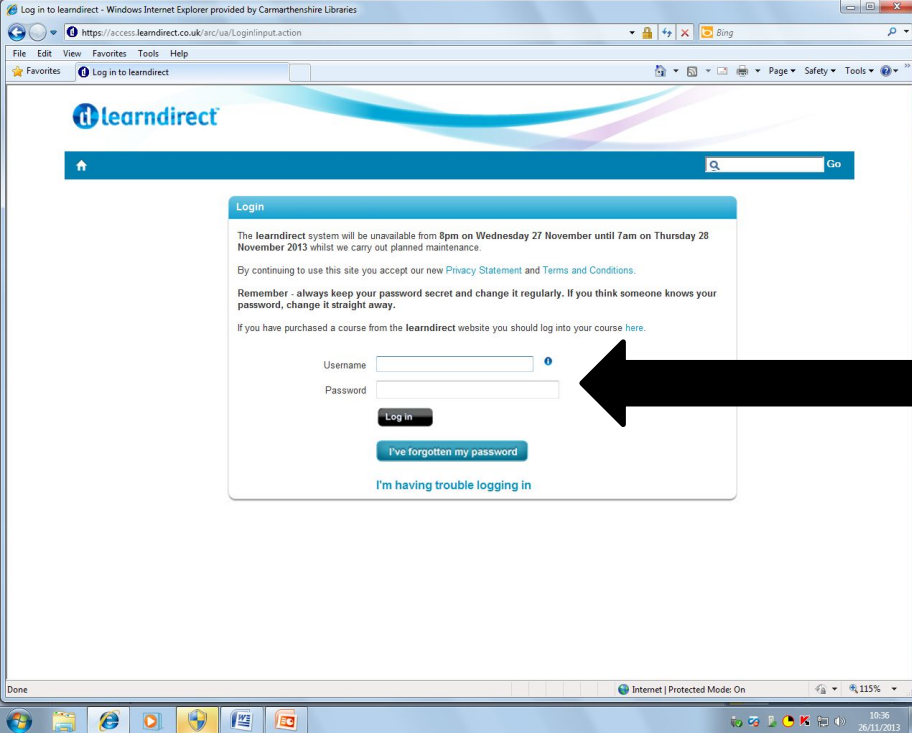

How to access the website

(1) Double click the left hand mouse button to start Internet Explorer

(2) Type in the Address Bar

www.learndirect.com

Then press the **ENTER** key

(3) With the left hand mouse button click on **Sign In**

My Username is _____
My Password is 123456

(4) Type in your Username and Password.
Then click *on Login*

(5) You are now in your learndirect Home Page.